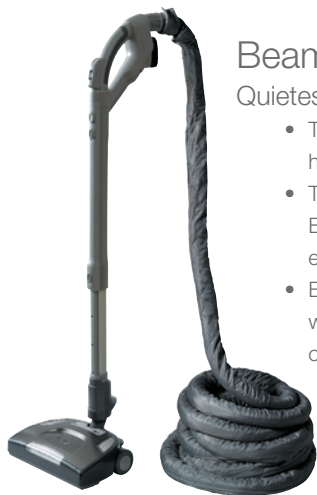

Beam — the popular performer.

Supported by more than forty years of product design and development, in combination with the Electrolux Control System, the Beam Line represents the core of the Beam power unit line.

Beam® Power Teams™ clean virtually anything... for whole-house cleaning convenience!

With each Beam® Power Team™ you get the proper tools to easily and thoroughly clean any floor surface and virtually anything above the floor! Each Beam® Power Team™ includes an electric power brush, lightweight 30' crushproof 1-3/8" diameter electric hose, a dusting brush, wall/bare floor tool, crevice tool and upholstery nozzle. Optional accessories let you easily clean window blinds, ceiling fan blades, beneath the refrigerator and more. You can even groom your pets!

Beam® Q

Quietest electric power head on the market

- The Q features the quietest electric power head available
- Three levels of height adjustment provides Beam's highest level of carpet cleaning effectiveness
- E-Z Change™ release lets you disconnect wand from powerhead for quick touch-up cleaning

Beam® Solaire Extreme Duty

Engineered for reliability

- The Solaire has an electric power brush and a no-slip cogged belt
- Solaire's floating height adjustment automatically adjusts to carpet height
- E-Z Change™ release lets you disconnect wand from powerhead for quick touch-up cleaning